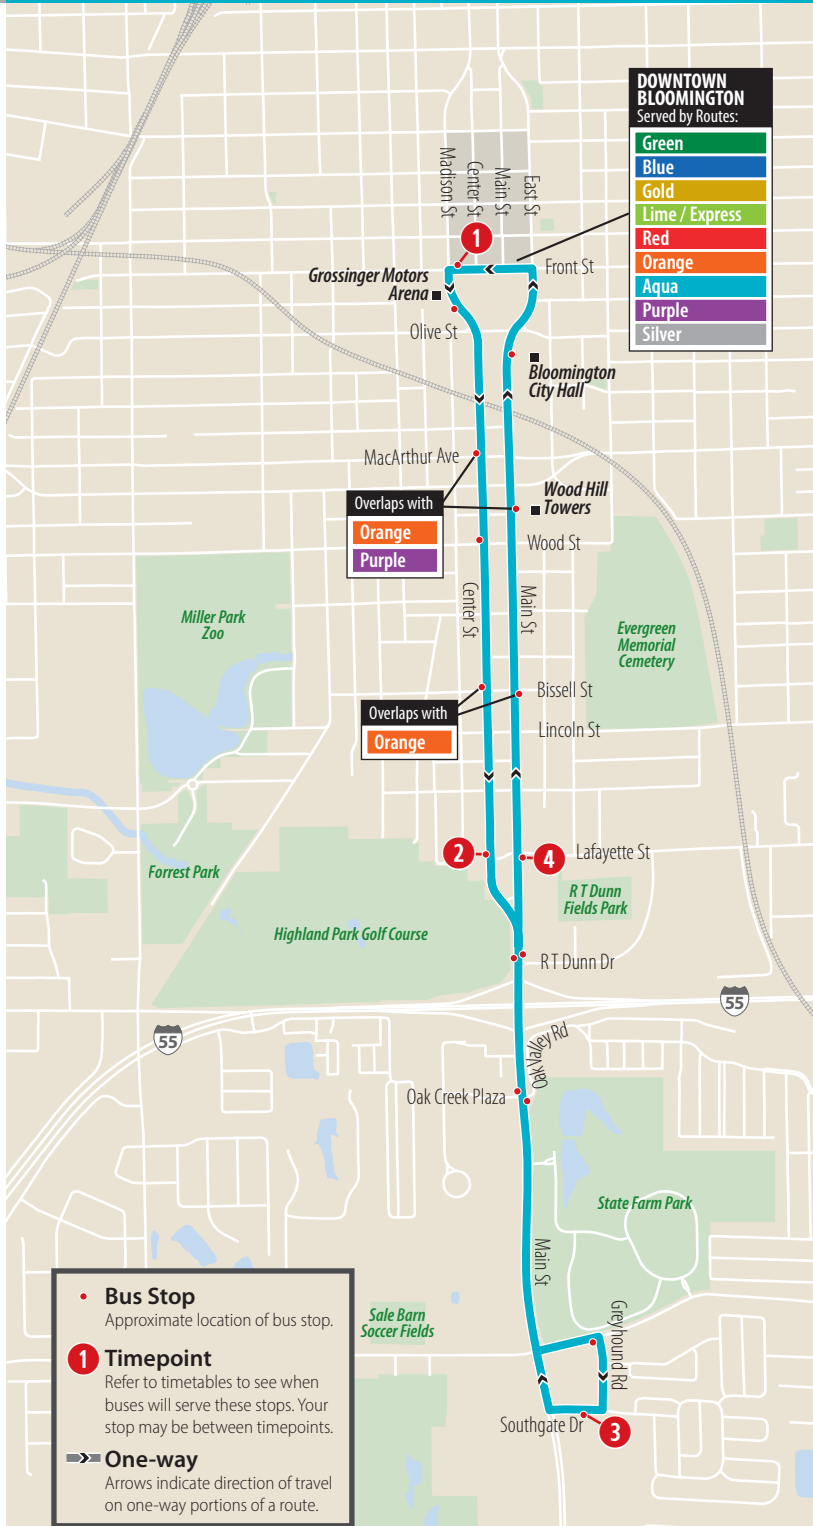

Aqua Route - Reduced Frequency

Aqua

Monday-Friday

Southbound to Southgate Drive

	DEPART	ARRIVE		
	Downtown Bloomington 1	Center & Lafayette 2	Greyhound & Southgate 3	
AM	6:30	6:34	6:39	
	7:30	7:34	7:39	
	8:30	8:34	8:39	
	9:30	9:34	9:39	
	10:30	10:34	10:39	
	11:30	11:34	11:39	
PM	12:30	12:34	12:39	
	1:30	1:34	1:39	
	2:30	2:34	2:39	
	3:30	3:34	3:39	
	4:30	4:34	4:39	
	5:30	5:34	5:39	
	6:30	6:34	6:39	
	7:30	7:34	7:39	
	8:30	8:34	8:39	

Northbound to Downtown Bloomington

	DEPART	ARRIVE		
	Greyhound & Southgate 3	Main & Lafayette 4	Downtown Bloomington 1	
AM	5:40	5:44	5:49	
	6:40	6:44	6:49	
	7:40	7:44	7:49	
	8:40	8:44	8:49	
	9:40	9:44	9:49	
	10:40	10:44	10:49	
PM	11:40	11:44	11:49	
	12:40	12:44	12:49	
	1:40	1:44	1:49	
	2:40	2:44	2:49	
	3:40	3:44	3:49	
	4:40	4:44	4:49	
	5:40	5:44	5:49	
	6:40	6:44	6:49	
	7:40	7:44	7:49	
	8:40	8:44	8:49	

Continues as Orange

Saturday/Sunday

Southbound to Southgate Drive

	DEPART	ARRIVE		
	Downtown Bloomington 1	Center & Lafayette 2	Greyhound & Southgate 3	
AM	7:30	7:34	7:39	
	8:30	8:34	8:39	
	9:30	9:34	9:39	
	10:30	10:34	10:39	
	11:30	11:34	11:39	
PM	12:30	12:34	12:39	
	1:30	1:34	1:39	
	2:30	2:34	2:39	
	3:30	3:34	3:39	
	4:30	4:34	4:39	
	5:30	5:34	5:39	
	6:30	6:34	6:39	
	7:30	7:34	7:39	
	8:30	8:34	8:39	

Northbound to Downtown Bloomington

	DEPART	ARRIVE		
	Greyhound & Southgate 3	Main & Lafayette 4	Downtown Bloomington 1	
AM	6:40	6:44	6:49	
	7:40	7:44	7:49	
	8:40	8:44	8:49	
	9:40	9:44	9:49	
	10:40	10:44	10:49	
	11:40	11:44	11:49	
PM	12:40	12:44	12:49	
	1:40	1:44	1:49	
	2:40	2:44	2:49	
	3:40	3:44	3:49	
	4:40	4:44	4:49	
	5:40	5:44	5:49	
	6:40	6:44	6:49	
	7:40	7:44	7:49	
	8:40	8:44	8:49	