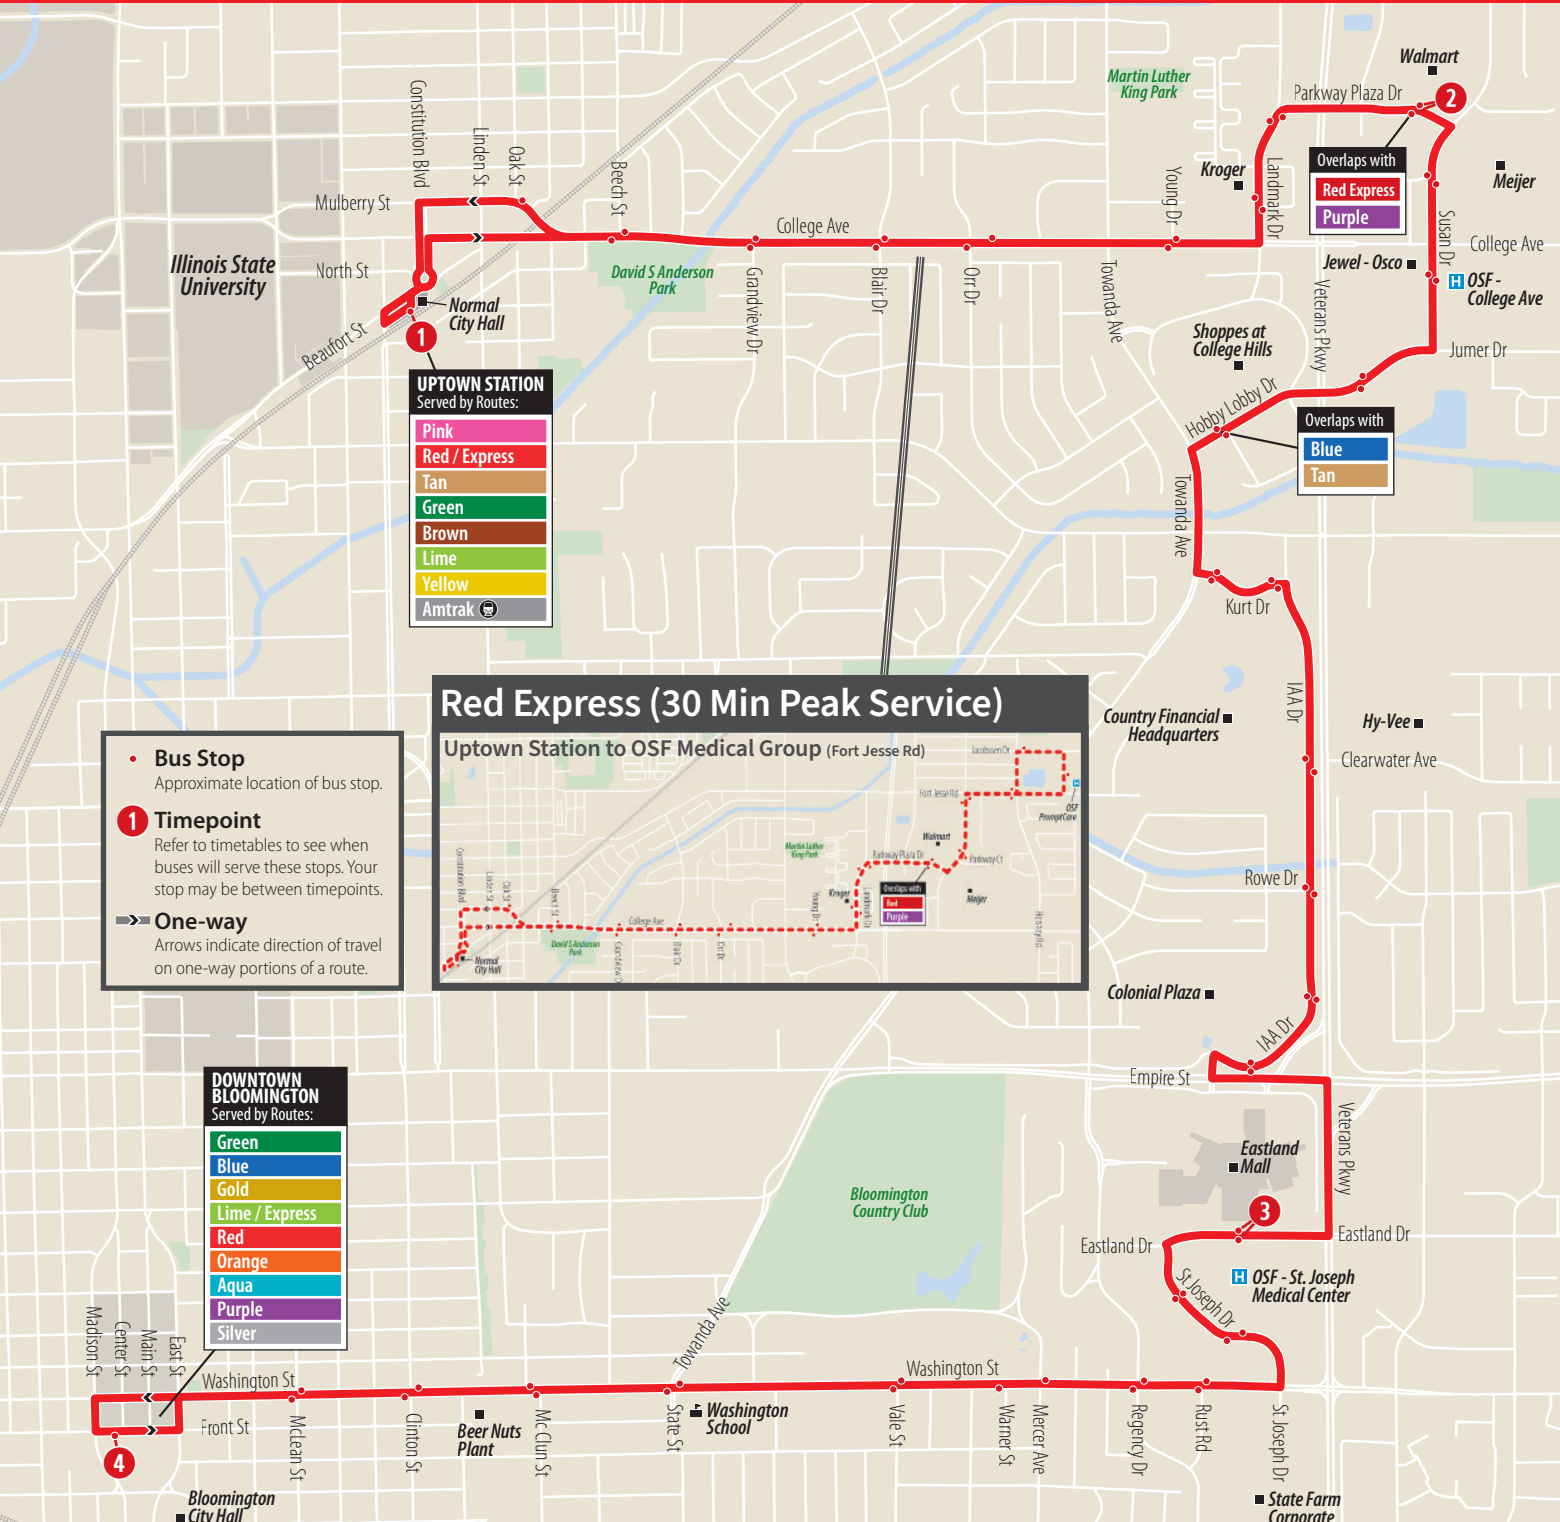

Mon-Fri: 30 minute frequency
Saturday: 30 minute frequency
Sunday: 30 minute frequency

Red Express
Mon-Fri: 15 minute frequency (7AM-11AM / 3PM-6PM)
No Express Service on Saturday and Sunday

UPTOWN STATION
Served by Routes:

- Pink Pink
- Red / Express Red / Express
- Tan Tan
- Green Green
- Brown Brown
- Lime Lime
- Yellow Yellow
- Amtrak Amtrak

Red Express (30 Min Peak Service)
Uptown Station to OSF Medical Group (Fort Jesse Rd)

- **Bus Stop**
  Approximate location of bus stop.
- 1 **Timepoint**
  Refer to timetables to see when buses will serve these stops. Your stop may be between timepoints.
- ➔ **One-way**
  Arrows indicate direction of travel on one-way portions of a route.

DOWNTOWN BLOOMINGTON
Served by Routes:

- Green Green
- Blue Blue
- Gold Gold
- Lime / Express Lime / Express
- Red Red
- Orange Orange
- Aqua Aqua
- Purple Purple
- Silver Silver

Monday-Friday

Southbound
to Downtown Bloomington

	DEPART		ARRIVE	
	Uptown Station 1	Walmart Normal 2	Eastland Mall 3	Downtown Bloomington 4
AM	5:45	5:53	6:11	6:26
	6:15	6:23	6:41	6:56
	6:45	6:53	7:11	7:26
	7:15	7:23	7:41	7:56
	7:45	7:53	8:11	8:26
	8:15	8:23	8:41	8:56
	8:45	8:53	9:11	9:26
	9:15	9:23	9:41	9:56
	9:45	9:53	10:11	10:26
	10:15	10:23	10:41	10:56
	10:45	10:53	11:11	11:26
	11:15	11:23	11:41	11:56
	11:45	11:53	12:11	12:26
PM	12:15	12:23	12:41	12:56
	12:45	12:53	1:11	1:26
	1:15	1:23	1:41	1:56
	1:45	1:53	2:11	2:26
	2:15	2:23	2:41	2:56
	2:45	2:53	3:11	3:26
	3:15	3:23	3:41	3:56
	3:45	3:53	4:11	4:26
	4:15	4:23	4:41	4:56
	4:45	4:53	5:11	5:26
	5:15	5:23	5:41	5:56
	5:45	5:53	6:11	6:26
	6:15	6:23	6:41	6:56
	6:45	6:53	7:11	7:26
	7:15	7:23	7:41	7:56
	7:45	7:53	8:11	8:26
	8:15	8:23	8:41	8:56
	8:45	8:53	9:11	9:26
	9:15	9:23	9:41	9:56

Northbound
to Uptown Normal

	DEPART		ARRIVE	
	Downtown Bloomington 4	OSF - St. Joseph Medical Center 3	Walmart Normal 2	Uptown Station 1
AM	6:00	6:11	6:25	6:39
	6:30	6:41	6:55	7:09
	7:00	7:11	7:25	7:39
	7:30	7:41	7:55	8:09
	8:00	8:11	8:25	8:39
	8:30	8:41	8:55	9:09
	9:00	9:11	9:25	9:39
	9:30	9:41	9:55	10:09
	10:00	10:11	10:25	10:39
	10:30	10:41	10:55	11:09
	11:00	11:11	11:25	11:39
	11:30	11:41	11:55	12:09
PM	12:00	12:11	12:25	12:39
	12:30	12:41	12:55	1:09
	1:00	1:11	1:25	1:39
	1:30	1:41	1:55	2:09
	2:00	2:11	2:25	2:39
	2:30	2:41	2:55	3:09
	3:00	3:11	3:25	3:39
	3:30	3:41	3:55	4:09
	4:00	4:11	4:25	4:39
	4:30	4:41	4:55	5:09
	5:00	5:11	5:25	5:39
	5:30	5:41	5:55	6:09
	6:00	6:11	6:25	6:39
	6:30	6:41	6:55	7:09
	7:00	7:11	7:25	7:39
	7:30	7:41	7:55	8:09
	8:00	8:11	8:25	8:39
	8:30	8:41	8:55	9:09
	9:00	9:11	9:25	9:39
	9:30	9:41	9:55	10:09

Saturday/Sunday

Southbound
to Downtown Bloomington

	DEPART		ARRIVE	
	Uptown Station 1	Walmart Normal 2	Eastland Mall 3	Downtown Bloomington 4
AM	6:45	6:53	7:11	7:26
	7:15	7:23	7:41	7:56
	7:45	7:53	8:11	8:26
	8:15	8:23	8:41	8:56
	8:45	8:53	9:11	9:26
	9:15	9:23	9:41	9:56
	9:45	9:53	10:11	10:26
	10:15	10:23	10:41	10:56
	10:45	10:53	11:11	11:26
	11:15	11:23	11:41	11:56
	11:45	11:53	12:11	12:26
PM	12:15	12:23	12:41	12:56
	12:45	12:53	1:11	1:26
	1:15	1:23	1:41	1:56
	1:45	1:53	2:11	2:26
	2:15	2:23	2:41	2:56
	2:45	2:53	3:11	3:26
	3:15	3:23	3:41	3:56
	3:45	3:53	4:11	4:26
	4:15	4:23	4:41	4:56
	4:45	4:53	5:11	5:26
	5:15	5:23	5:41	5:56
	5:45	5:53	6:11	6:26
	6:15	6:23	6:41	6:56
	6:45	6:53	7:11	7:26
	7:15	7:23	7:41	7:56
	7:45	7:53	8:11	8:26
	8:15	8:23	8:41	8:56
	8:45	8:53	9:11	9:26
	9:15	9:23	9:41	9:56

Northbound
to Uptown Normal