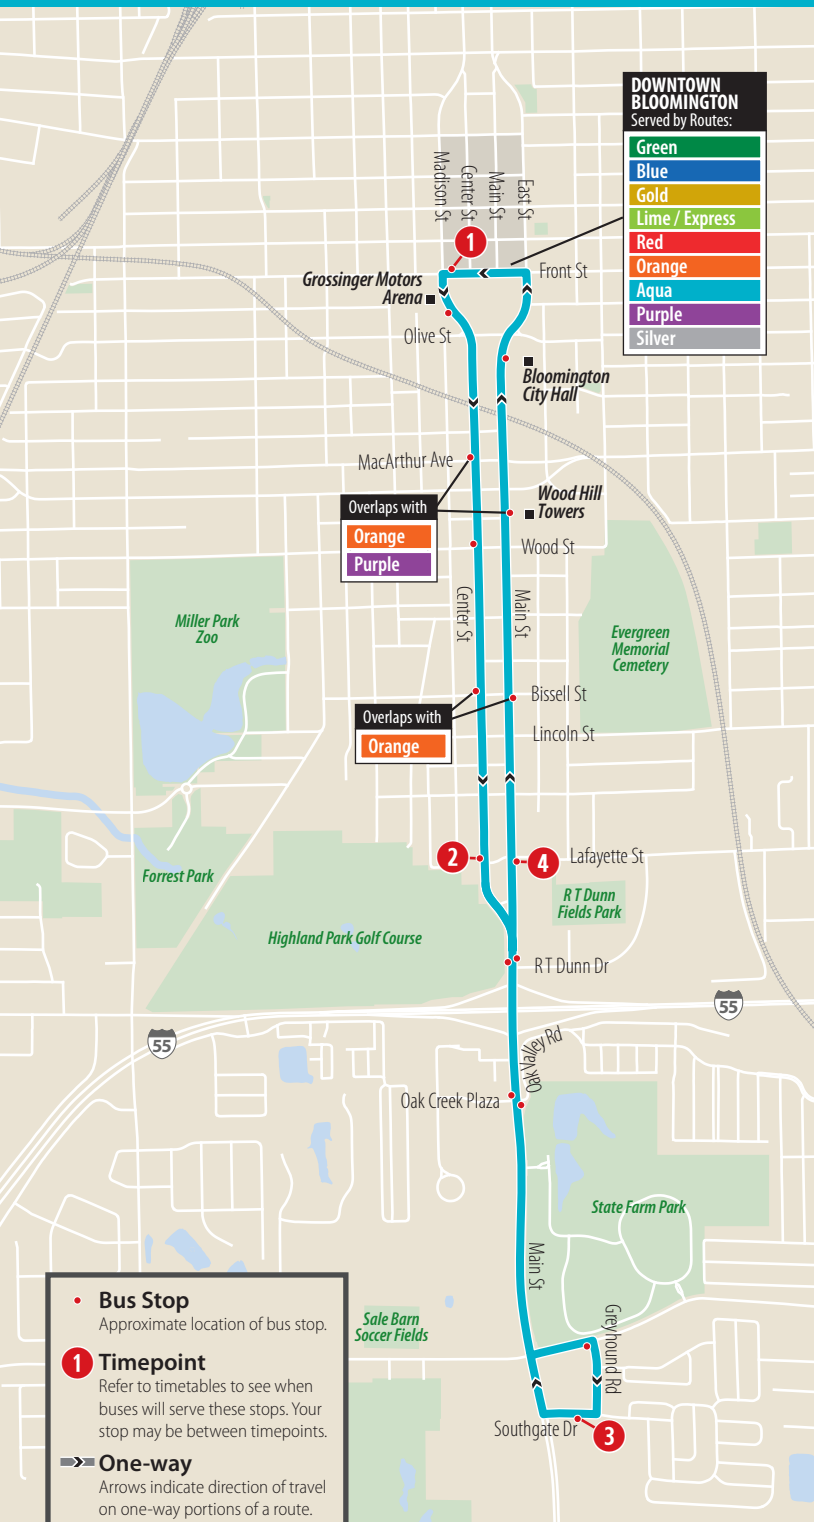

Aqua Route

Mon-Fri: (**) 30 minute frequency peak; 60 min frequency off-peak
 Saturday: 60 minute frequency
 Sunday: 60 minute frequency

Aqua

DOWNTOWN BLOOMINGTON
Served by Routes:

- Green
- Blue
- Gold
- Lime / Express
- Orange
- Aqua
- Purple
- Silver

Overlaps with
Orange
Purple

Overlaps with
Orange

- **Bus Stop**
Approximate location of bus stop.
- 1** **Timepoint**
Refer to timetables to see when buses will serve these stops. Your stop may be between timepoints.
- ➡** **One-way**
Arrows indicate direction of travel on one-way portions of a route.

Monday-Friday

Southbound

to Southgate Drive

	DEPART		ARRIVE
	Downtown Bloomington	Center & Lafayette	Greyhound & Southgate
AM	1 6:30	2 6:34	3 6:39
	7:30	7:34	7:39
	8:30	8:34	8:39
	9:30	9:34	9:39
PM	10:30	10:34	10:39
	11:30	11:34	11:39
	12:30	12:34	12:39
	1:30	1:34	1:39
	2:30	2:34	2:39
	3:30	3:34	3:39
	4:30	4:34	4:39
	5:30	5:34	5:39
	6:30	6:34	6:39
	7:30	7:34	7:39
8:30	8:34	8:39	

Continues as Orange

Saturday/Sunday

Southbound

to Southgate Drive

	DEPART		ARRIVE
	Downtown Bloomington	Center & Lafayette	Greyhound & Southgate
AM	1 7:30	2 7:34	3 7:39
	8:30	8:34	8:39
	9:30	9:34	9:39
	10:30	10:34	10:39
PM	11:30	11:34	11:39
	12:30	12:34	12:39
	1:30	1:34	1:39
	2:30	2:34	2:39
	3:30	3:34	3:39
	4:30	4:34	4:39
	5:30	5:34	5:39
	6:30	6:34	6:39
	7:30	7:34	7:39
	8:30	8:34	8:39