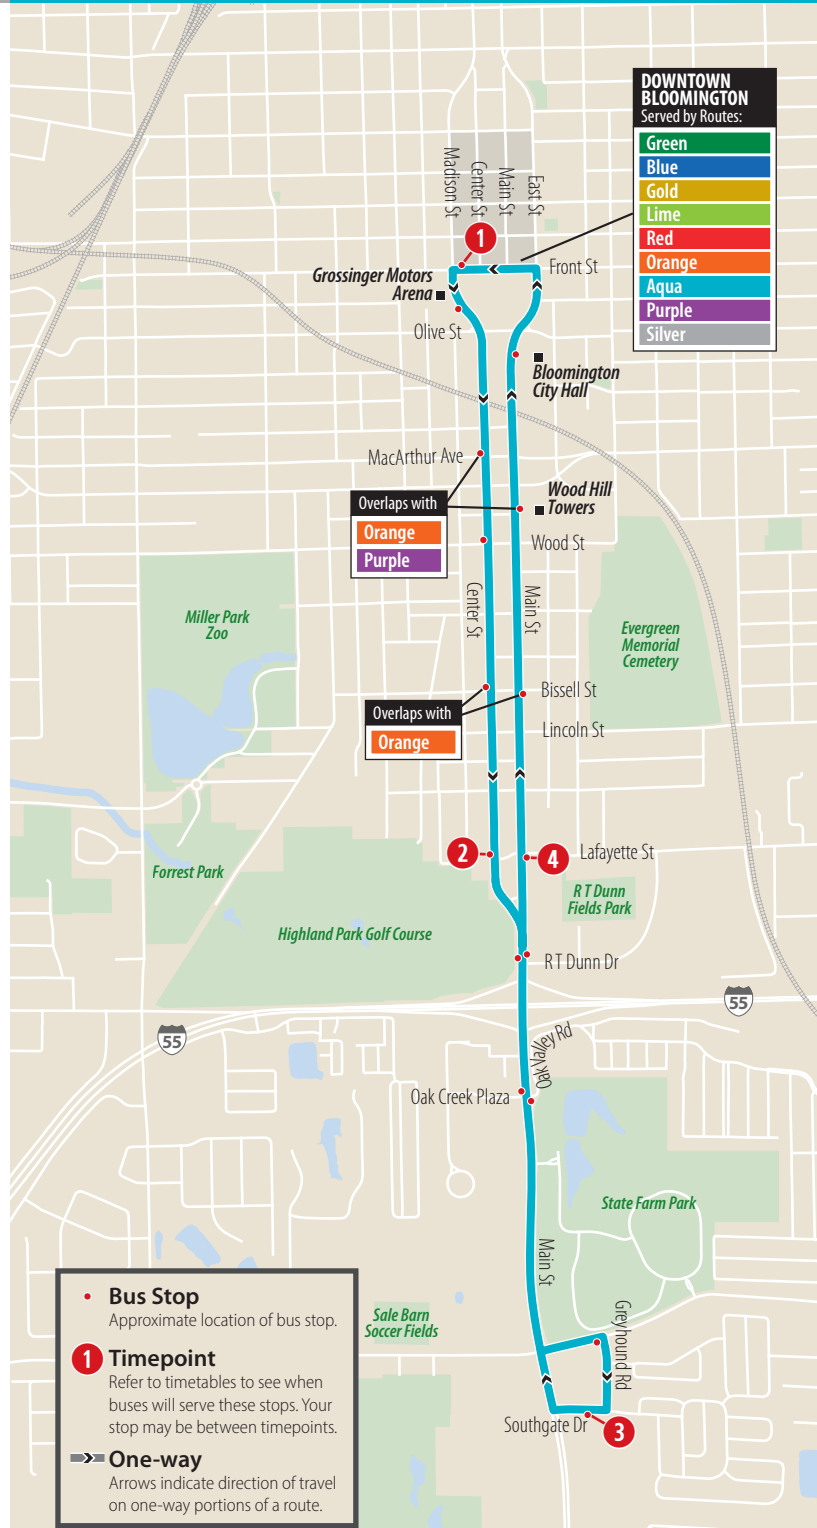

Aqua Route - Weekend Adjustments

M-F: 60 minute frequency

Saturday & Sunday: 9:30 am - 6:30 pm - 60 minute frequency

5:50 am - 9:30 am / 6:50 pm - 7:30 pm - 20 minute frequency

Aqua

Monday-Friday

Southbound

to Southgate Drive

	DEPART		ARRIVE
	Downtown Bloomington	Center & Lafayette	Greyhound & Southgate
	1	2	3
AM	6:30	6:34	6:39
	7:30	7:34	7:39
	8:30	8:34	8:39
	9:30	9:34	9:39
	10:30	10:34	10:39
	11:30	11:34	11:39
PM	12:30	12:34	12:39
	1:30	1:34	1:39
	2:30	2:34	2:39
	3:30	3:34	3:39
	4:30	4:34	4:39
	5:30	5:34	5:39
	6:30	6:34	6:39
	7:30	7:34	7:39
	8:30	8:34	8:39

Northbound

to Downtown Bloomington

	DEPART		ARRIVE
	Greyhound & Southgate	Main & Lafayette	Downtown Bloomington
	3	4	1
AM	5:40	5:44	5:49
	6:40	6:44	6:49
	7:40	7:44	7:49
	8:40	8:44	8:49
	9:40	9:44	9:49
	10:40	10:44	10:49
	11:40	11:44	11:49
PM	12:40	12:44	12:49
	1:40	1:44	1:49
	2:40	2:44	2:49
	3:40	3:44	3:49
	4:40	4:44	4:49
	5:40	5:44	5:49
	6:40	6:44	6:49
	7:40	7:44	7:49
	8:40	8:44	8:49

Northbound

to Downtown Bloomington

	DEPART		ARRIVE
	Greyhound & Southgate	Main & Lafayette	Downtown Bloomington
	3	4	1
AM	6:00	6:04	6:09
	6:20	6:24	6:29
	6:40	6:44	6:49
	7:00	7:04	7:09
	7:20	7:24	7:29
	7:40	7:44	7:49
	8:40	8:44	8:49
	9:40	9:44	9:49
	10:40	10:44	10:49
	11:40	11:44	11:49
PM	12:40	12:44	12:49
	1:40	1:44	1:49
	2:40	2:44	2:49
	3:40	3:44	3:49
	4:40	4:44	4:49
	5:40	5:44	5:49
	6:40	6:44	6:49
	7:00	7:04	7:09
	7:20	7:24	7:29
	7:40	7:44	7:49